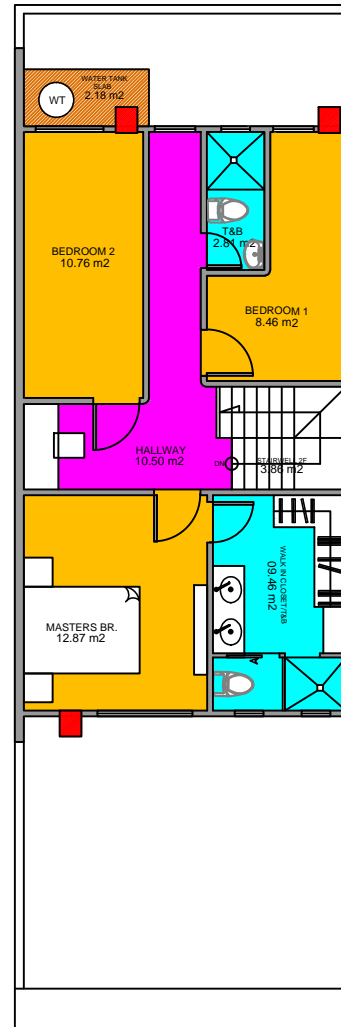

LOT 2785-C

GROUND FLOOR PLAN

SECOND FLOOR PLAN

Note: Walk-in closet at Master T&B not included in the sale but client may opt to upgrade.