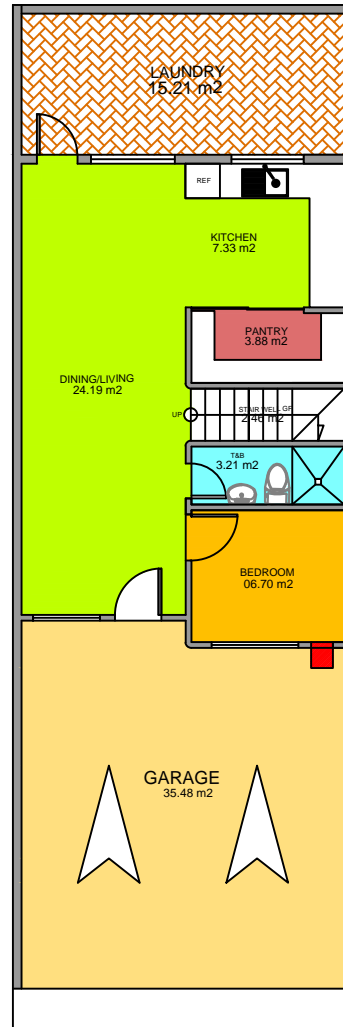

LOT 2785-C

GROUND FLOOR PLAN

SECOND FLOOR PLAN

Note: Walk-in closet at Master T&B not included in the sale but client may opt to upgrade.