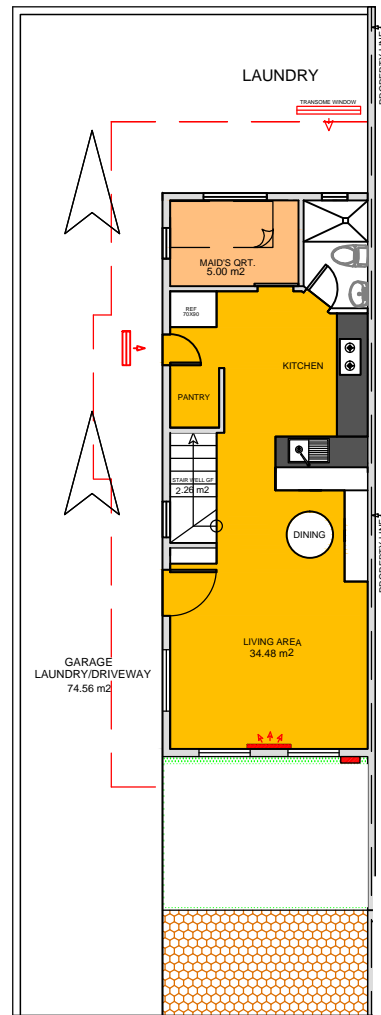

LOT 2785-A  
(OPTION 1)

GROUND FLOOR PLAN

SECOND FLOOR PLAN

Note: Dining table at the ground floor is part of artist's perspective only.  
Walk-in closet at the Master T&B is not included in the sale but clients may opt to upgrade.