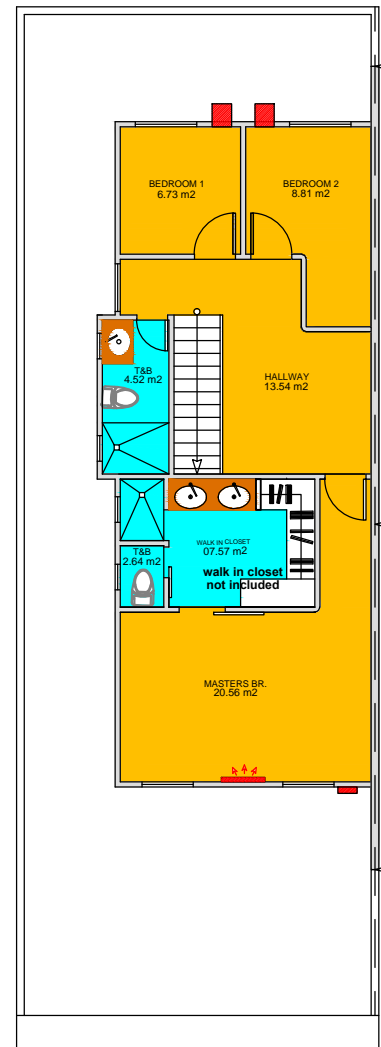

LOT 2785-A  
(OPTION 1)

GROUND FLOOR PLAN

SECOND FLOOR PLAN

Note: Dining table at the ground floor is part of artist's perspective only.  
Walk-in closet at the Master T&B is not included in the sale but clients may opt to upgrade.